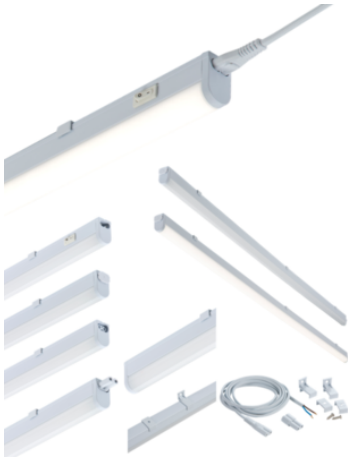

DATASHEET

UCLED9CW

230V 9W LED Linkable Striplight 4000K (538mm)

www.mlaccessories.co.uk

MLA PART CODE	UCLED9CW
DESCRIPTION	230V 9W LED Linkable Striplight 4000K (538mm)
NET WEIGHT (KG)	0.2
FINISH	White
DIFFUSER	Opal
DIMENSIONS (MM)	Length - 538 Width - 22.8 Projection - 36
CONSTRUCTION	Construction - Polycarbonate
CLASS	II
IP RATING	IP20
WATTAGE (W)	9
LAMP TECHNOLOGY	LED
LAMP INCLUDED	Yes
LUMENS (LM)	760
LUMENS LIGHT SOURCE ONLY (LM)	1045
LUMEN TOLERANCE	5%
EFFICACY (LM/W)	118.6
CIRCUIT WATTAGE (W)	8.8
CCT	4000K
LIGHT COLOUR	Cool White
CRI	>80
SDCM	<6
RUNNING CURRENT (A)	0.065
DISPLACEMENT FACTOR	>0.9
SVM	0.021
PST-LM	0.006
BEAM ANGLE (DEGREES)	145
LIFE SPAN (HRS)	30,000
L70B50 LIFESPAN (HRS)	54,000